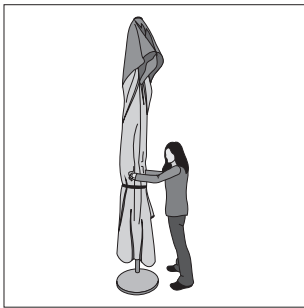

USER MANUAL

parasol SUPERNATURAL

VIS PROMOTEX d.o.o.
adress: Adolfa Wisserta 3/a, 42000 Varaždin, CROATIA

e-mail: info@vis-cro.com
www.vis-cro.com
online store: shop.vis-cro.com

0. CENTRAL POLE ASSEMBLY

Before using parasol with two-section pole it is mandatory to connect both part of the central pole firmly by screw in clockwise one into the other.

1. OPENING THE PARASOL

Step 1

Pay attention to persons and objects in the vicinity before opening the parasol!

Gently, without using any force, extend the parasol's central ribs, in the opposite direction to the position of the central pole.

Step 2

Step 3

Pull the ropes using both hands simultaneously until the parasol opens to desired height.

Step 4

Secure the parasol by inserting the safety pin in the provided hole, positioned on the upper end of the central pole.