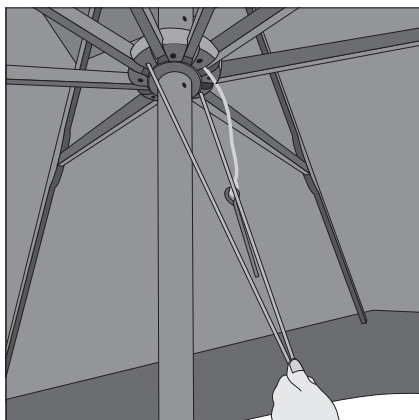

USER MANUAL

parasol SUPERNATURAL

VIS PROMOTEX d.o.o.
adress: Adolfa Wisserta 3/a, 42000 Varaždin, CROATIA

e-mail: info@vis-cro.com
www.vis-cro.com
online store: shop.vis-cro.com

0. CENTRAL POLE ASSEMBLY

Before using parasol with two-section pole it is mandatory to connect both part of the central pole firmly by screw in clockwise one into the other.

1. OPENING THE PARASOL

Step 1

Pay attention to persons and objects in the vicinity before opening the parasol!

Gently, without using any force, extend the parasol's central ribs, in the opposite direction to the position of the central pole.

Step 2

Step 3

Pull the ropes using both hands simultaneously until the parasol opens to desired height.

Step 4

Secure the parasol by inserting the safety pin in the provided hole, positioned on the upper end of the central pole.

2. CLOSING THE PARASOL

Step 1

Pay attention to persons and objects in the vicinity before closing the parasol!

Remove the safety pin while holding the ropes firmly.

Step 2

Step 3

Gradually release the ropes and gently lower the parasol.