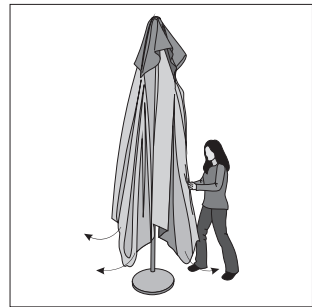

1. OPENING THE PARASOL

Step 1

Pay attention to persons and objects in the vicinity before opening the parasol!

Gently, without using any force, extend the parasol's central ribs, in the opposite direction to the position of the central pole.

Step 2

Step 3

Pull the ropes using both hands simultaneously until the parasol opens to desired height.

Step 4

Secure the parasol by inserting the safety pin in the provided hole, positioned on the upper end of the central pole.