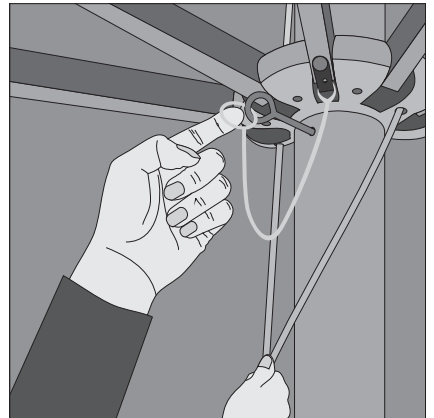

1. OPENING THE PARASOL

Step 1

Pay attention to persons and objects in the vicinity before opening the parasol!

Gently, without using any force, extend the parasol's central ribs, in the opposite direction to the position of the central pole.

Step 2

Step 3

Pull the ropes using both hands simultaneously until the parasol opens to desired height.

Step 4

Secure the parasol by inserting the safety pin in the provided hole, positioned on the upper end of the central pole.

2. CLOSING THE PARASOL

Step 1

Pay attention to persons and objects in the vicinity before closing the parasol!

Remove the safety pin while holding the ropes firmly.

Step 2

Step 3

Gradually release the ropes and gently lower the parasol.