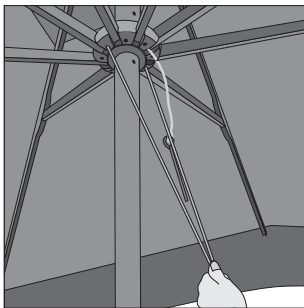

USER MANUAL

parasol SUPERNATURAL

VIS PROMOTEX d.o.o.
adress: Adolfa Wisserta 3/a, 42000 Varaždin, CROATIA

e-mail: info@vis-cro.com
www.vis-cro.com
online store: shop.vis-cro.com

0. CENTRAL POLE ASSEMBLY

Before using parasol with two-section pole it is mandatory to connect both part of the central pole firmly by screw in clockwise one into the other.

1. OPENING THE PARASOL

Step 1

Pay attention to persons and objects in the vicinity before opening the parasol!

Gently, without using any force, extend the parasol's central ribs, in the opposite direction to the position of the central pole.

Step 2

Step 3

Pull the ropes using both hands simultaneously until the parasol opens to desired height.

Step 4

Secure the parasol by inserting the safety pin in the provided hole, positioned on the upper end of the central pole.