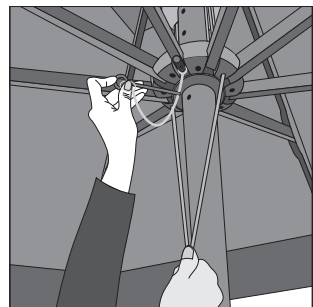

1. OPENING THE PARASOL

Step 1

Pay attention to persons and objects in the vicinity before opening the parasol!

Gently, without using any force, extend the parasol's central ribs, in the opposite direction to the position of the central pole.

Step 2

Step 3

Pull the ropes using both hands simultaneously until the parasol opens to desired height.

Step 4

Secure the parasol by inserting the safety pin in the provided hole, positioned on the upper end of the central pole.

2. CLOSING THE PARASOL

Step 1

Pay attention to persons and objects in the vicinity before closing the parasol!

Remove the safety pin while holding the ropes firmly.

Step 2

Step 3

Gradually release the ropes and gently lower the parasol.