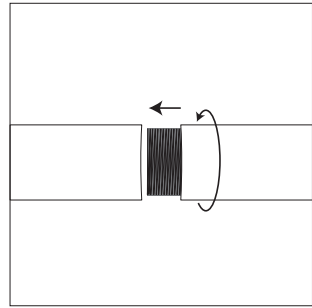

USER MANUAL

parasol SUPERNATURAL

VIS PROMOTEX d.o.o.
adress: Adolfa Wisserta 3/a, 42000 Varaždin, CROATIA

e-mail: info@vis-cro.com
www.vis-cro.com
online store: shop.vis-cro.com

0. CENTRAL POLE ASSEMBLY

Before using parasol with two-section pole it is mandatory to connect both part of the central pole firmly by screw in clockwise one into the other.

Step 2

Step 3

Pull the ropes using both hands simultaneously until the parasol opens to desired height.

Step 4

Secure the parasol by inserting the safety pin in the provided hole, positioned on the upper end of the central pole.